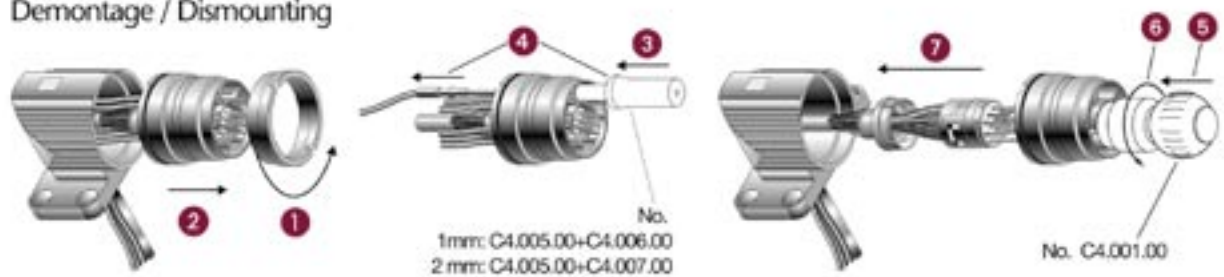

Demontage / Dismounting