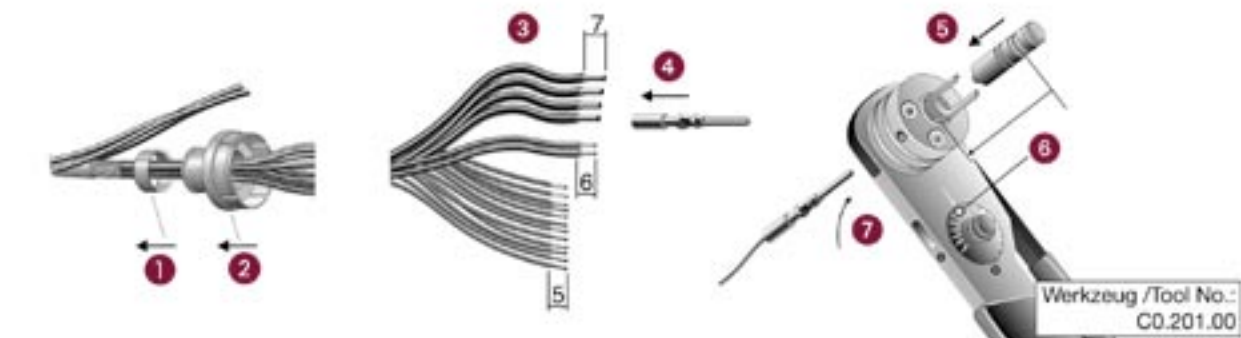

### Housing design: EXTENSION

COMBINATION TOOL/ POSITIONING INSERT				
	a (mm <sup>2</sup> )	Tool	Positioner	Colour
Signal	0,06 - 1,0	C0.101.00	–	–
Signal	0,14 - 1,0	C0.201.00	C0.003.00	blue/green
Signal	0,14 - 1,0	C0.201.00	C0.048.00	blue
Power	0,35 - 2,5	C0.201.00	C0.004.00	blue
Power	2,5 - 4,0	C0.201.00	C0.004.00	blue

Tools: 1mm C5.002.00  
2mm C5.003.00

1mm: C4.005.00+C4.006.00  
2mm: C4.005.00+C4.007.00

No. C4.001.00

Housing design: RECEPTACLE STRAIGHT

Werkzeug / Tool No.:  
C0.201.00

COMBINATIONS TOOLS/ POSITIONING INSERT