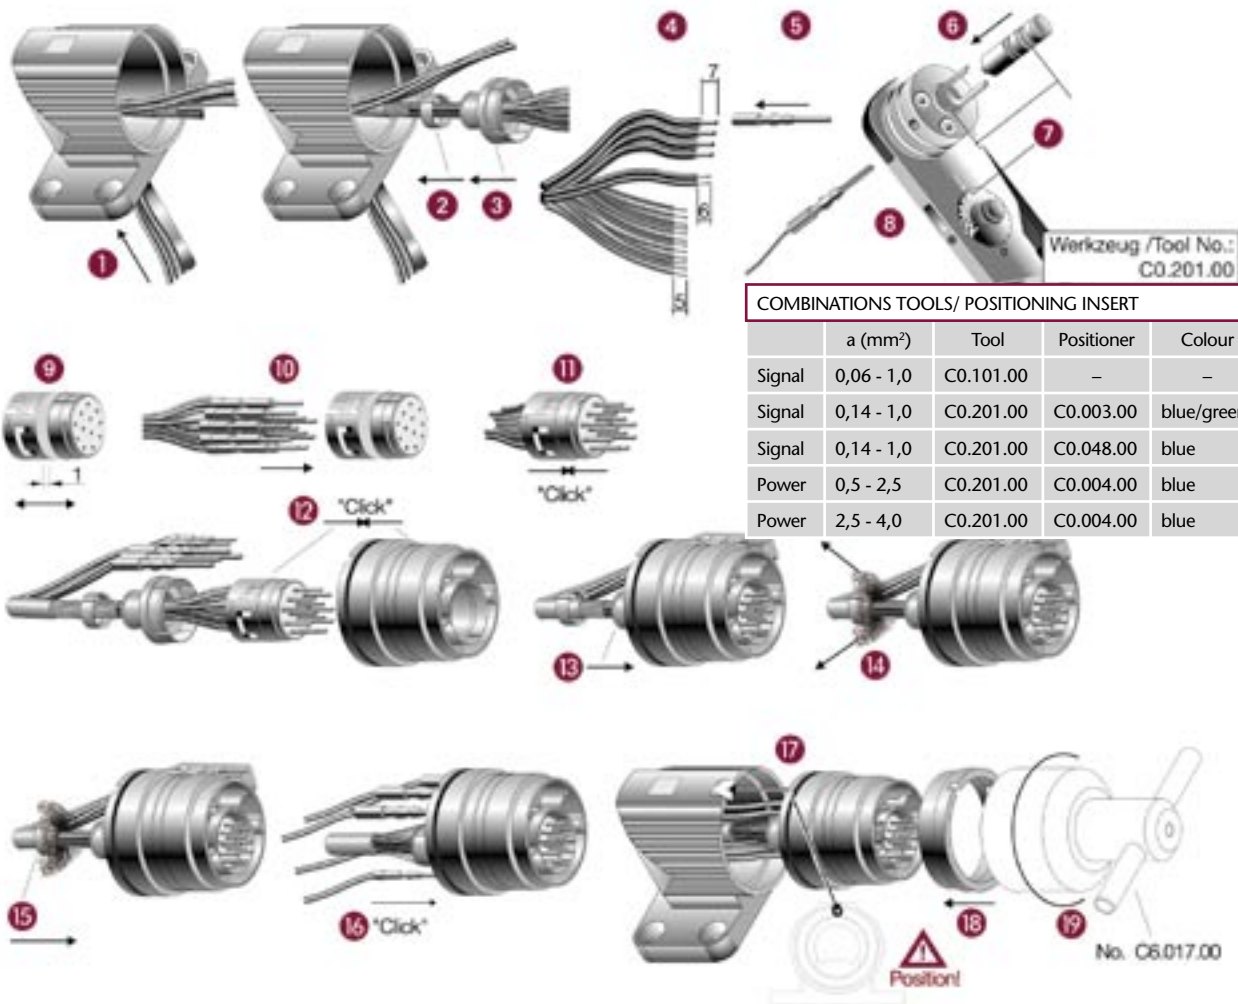

Housing design: RECEPTACLE ANGLED